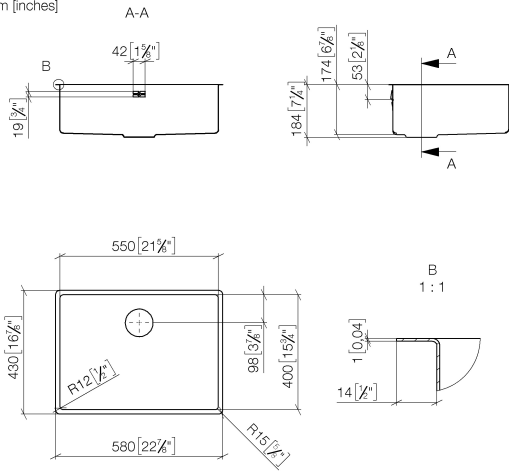

Single sink - Stainless Steel

38 551 003

- installation, on top or flush
- 550 x 400 mm
- sink depth 175 mm
- suitable for base units 600 mm
- radius 12 mm

Drain and overflow set not included in the scope of supply. See Required miscellaneous.

Drain and overflow set not included in the scope of supply. See Required miscellaneous.

Required miscellaneous

Pop-up waste and overflow with electronic control - Stainless Steel 10 410 003-85
 • 3½" electronic drain valve (TouchFlow)

Required miscellaneous

Pop-up waste and overflow closable by hand - Stainless Steel 10 400 003-85
 • 3½" drain valve closable by hand

Required miscellaneous

Pop-up waste and overflow with knob - Stainless Steel 10 405 003-85
 • 3½" strainer waste valve

Single sink - Stainless Steel

38 551 003

mm [inches]

Single sink - Stainless Steel

38 551 003

Spare parts list

No.	Item Number	Name	Quantity used	Delivery time
1	10 410 003-85	Pop-up waste and overflow with electronic control - Stainless Steel	1	2
2	10 400 003-85	Pop-up waste and overflow closable by hand - Stainless Steel	1	2
3	10 405 003-85	Pop-up waste and overflow with knob - Stainless Steel	1	2